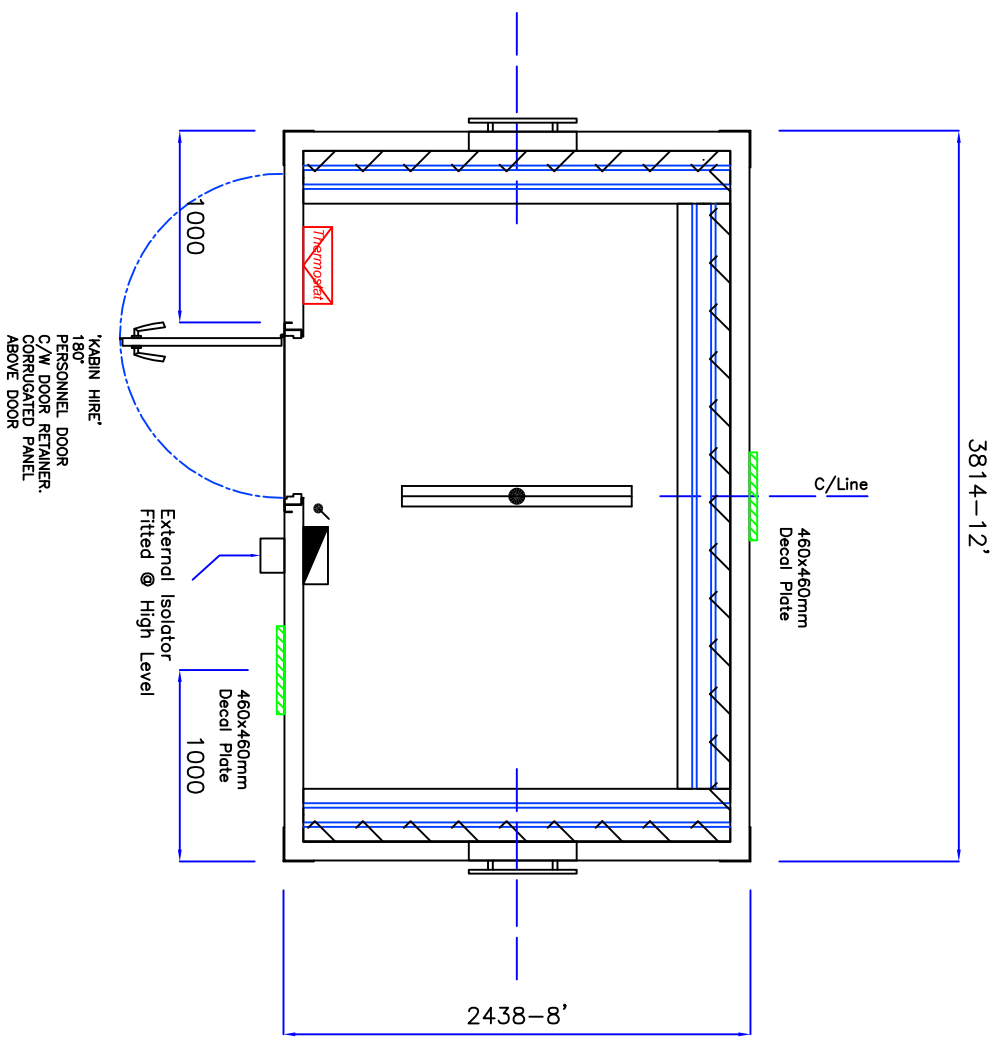

Title:  
Kabin Hire  
12'x8' Dryer Unit

kabin  
**HIRE**  
Limited

**LEGEND**

	Consumer Unit
	Light Pull Switch
	4' Vapour Proof Light
	1kw Downflow Heater c/w Integral Thermostat

**\*\*WINDOW NOTE\*\***  
3'x3' 'AL' FRAMED, DOUBLE GLAZED, SLIDING WINDOWS C/W 'ROD & TUBE' STEEL SHUTTERS.  
USE 76x38mm R.S.C FOR TOP RAIL.  
USE 76x38mm R.S.C FOR BOTTOM RAIL.  
FIT DECAL PLATES.

**LINING DETAILS**

WALLS	EGB2006 & INSULATED
CEILINGS	MONO WHITE & INSULATED
TRIMS	WHITE PLASTIC
FLOOR	VINYL FLOORING OVER 15mm PLY

REV.	DATE	DETAILS.
A	10/11/11	First Issue.

**APPROVAL BOX**

Name:	Signature:
Position:	Date:

DRAWN	JT	DATE	10/11/11
-------	----	------	----------

Dwg. No.  
KAB\_1208DRN03